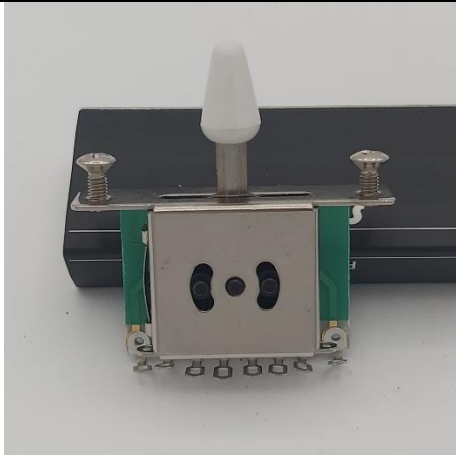

3-way switch for Strat

Switch replacement for Stratocaster

Price: 150 Php